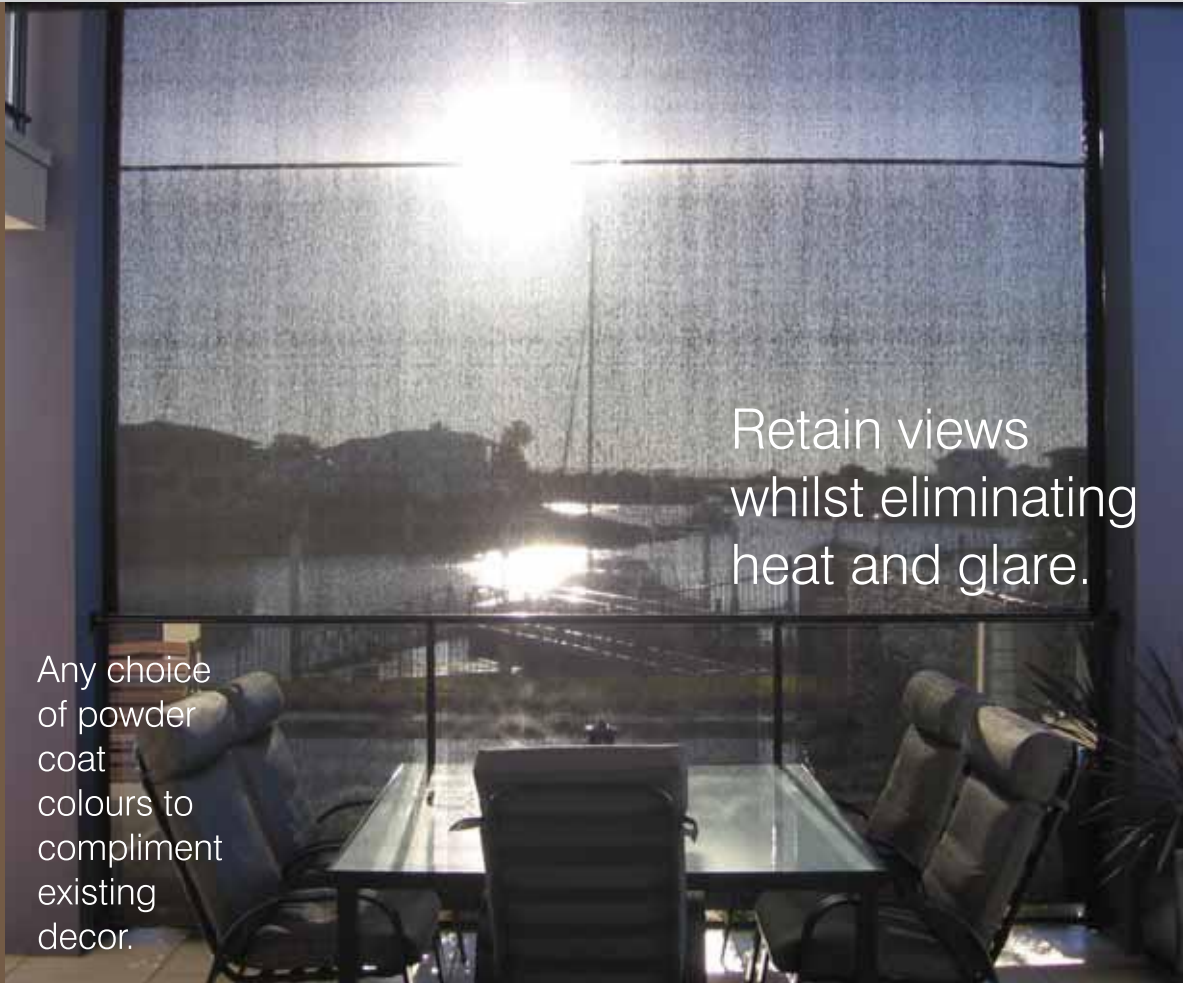

# Sunmaster 40T Fabric Roll-up Sunscreen

Robust Track System

Bottom Lock Pins

Options:

- Bottom Lock Down Pins
- Stainless Steel Bottom Bar

Retain views  
 whilst eliminating  
 heat and glare.

Any choice  
 of powder  
 coat  
 colours to  
 compliment  
 existing  
 decor.

Designed for larger exposed openings. This robust system has a specially designed extruded aluminium track which secures the bottom rail safely to its destination. It also incorporates a mohair ultrapile for anti-rattle and fabric protection.

Electric Options:

- Timers
- Sun & Wind Sensor
- Full Automation
- Wireless Remote Control

Available from:

Available in modern see-through textiles.