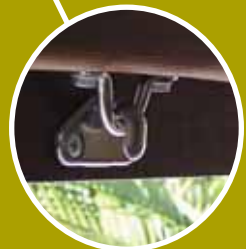

Sunmatic Fabric Roll-up Awning

Optional:
 Stainless Steel Guides.
 Robust arm Fittings.
 Upmarket Headbox.

Available in many fabrics and colours.

Refer to individual fabric swatches.

A traditional Australian designed, spring roll-up that has withstood the test of time. Has side guides and stand-out lock arm. Ideally installed on low-set windows with easy access.

Sunfree

Hold Down System

An exterior "Roller Blind" system that is a very easy pull down and hook design. Does not interfere with existing post mouldings and fret work.

A no hassle quick fix solution.